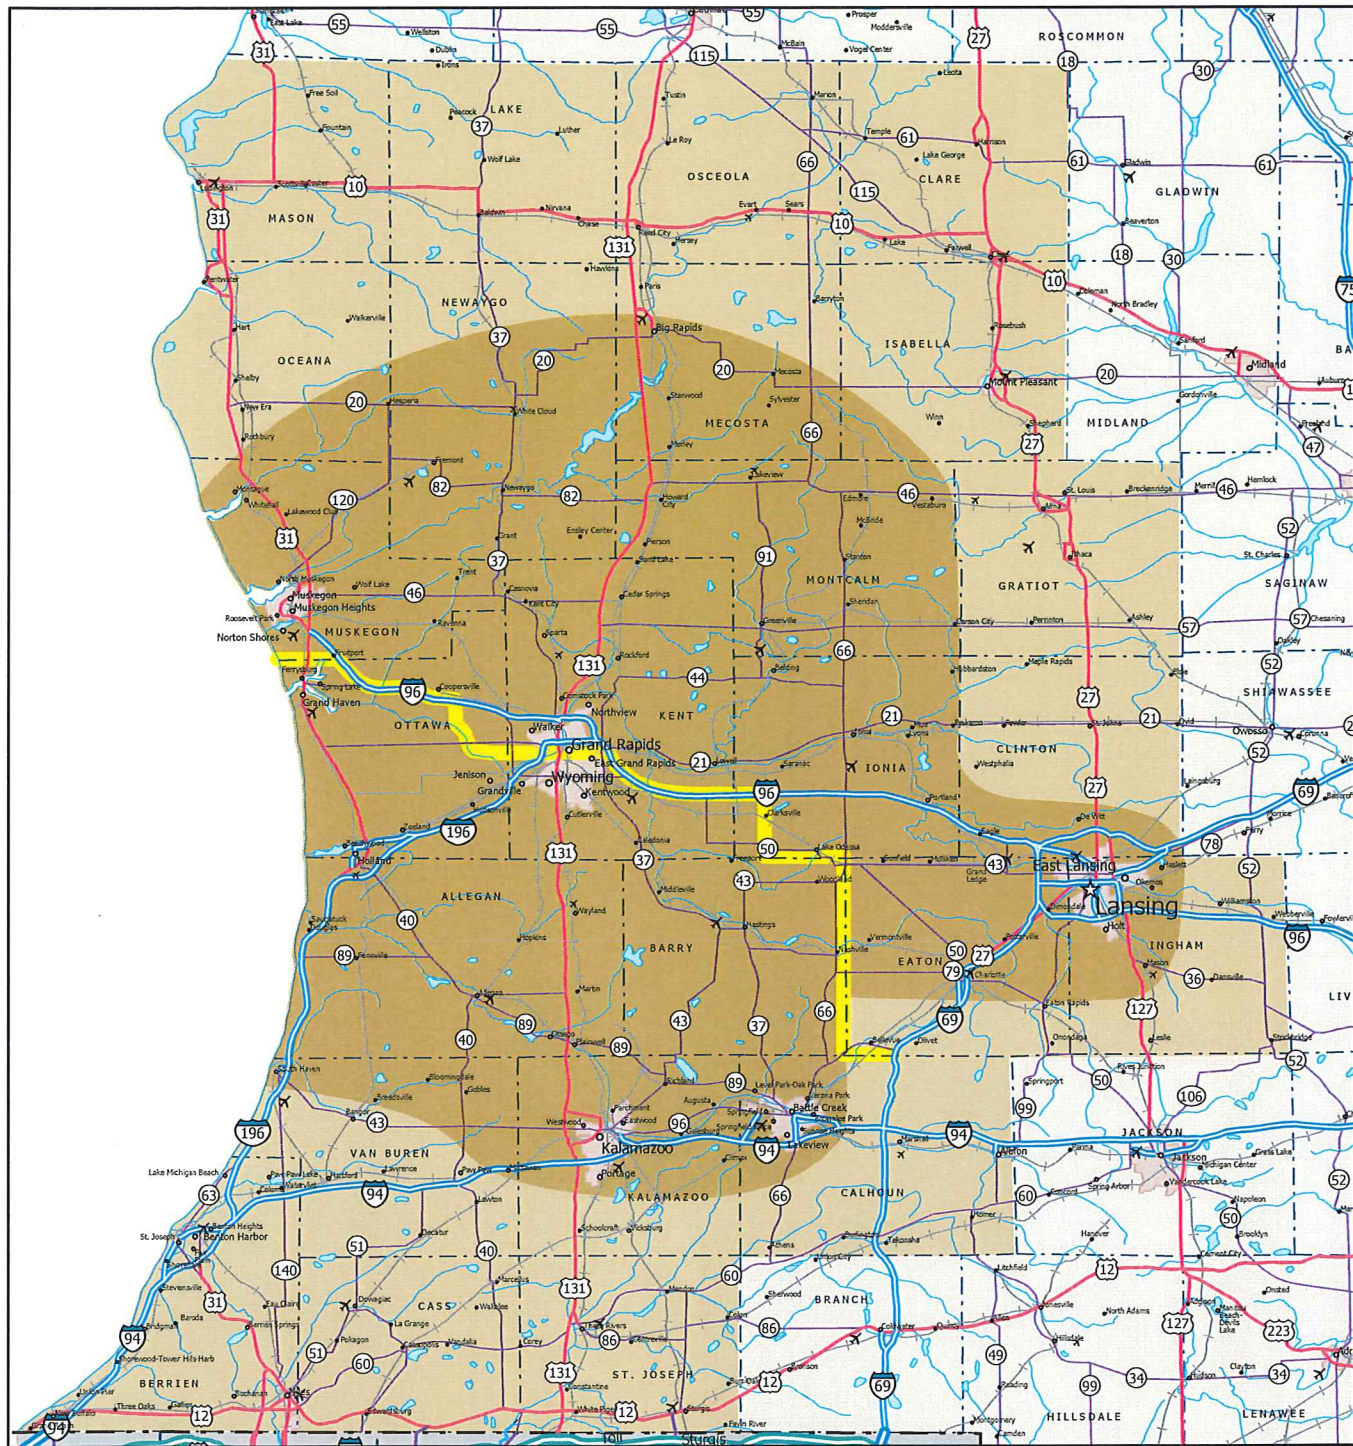

VAN MANEN PETROLEUM GROUP

Coverage Areas Lubricant Map

LEGEND

Best Effort Motor Oil Sales Area

Primary Delivery

North / South Lubricant Territory Dividing Line